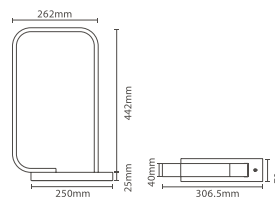

REFERENCE	431914EL
LED POWER	20.6W
SYSTEM POWER	24W
LUMINOUS FLUX @3000K	1032lm
COLOR TEMPERTATURE	2700K-4200K-5700K
LIGHT DISTRIBUTION	Diffused
KIND OF LED	Edison - LED light source
CRI	>90
INPUT VOLTAGE	100-240VAC 50/60Hz
INSULATION CLASS	Class II
FINISHING COLOR	Sand Black, Sand White
WARMDIM	Yes
DIMMABLE	Yes
DIMMING MODE	Integrated Touch DIM
WEIGHT	3,600Kg