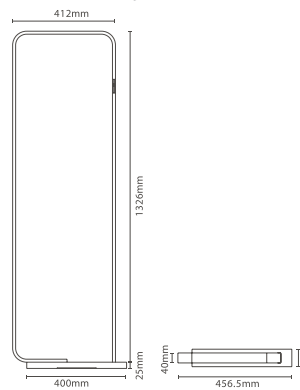

DESCRIPCIÓN DEL PRODUCTO

HARP, de estilo sofisticado y con un diseño futurista, disponible en versiones soporte y mesa. Con el sistema táctil que controla la intensidad de la iluminación y cambia la temperatura del color, de 2700K (ambiente más cálido, ambiente relajante) a 5700K (ambiente más frío, ambiente activo).