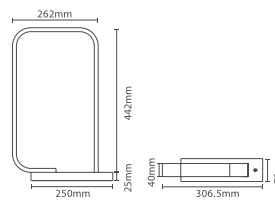

<b>REFERENCE</b>	<b>431914EL</b>
<b>LED POWER</b>	20.6W
<b>SYSTEM POWER</b>	24W
<b>LUMINOUS FLUX @3000K</b>	1032lm
<b>COLOR TEMPERTATURE</b>	2700K-4200K-5700K
<b>LIGHT DISTRIBUTION</b>	Diffused
<b>KIND OF LED</b>	Edison - LED light source
<b>CRI</b>	>90
<b>INPUT VOLTAGE</b>	100-240VAC   50/60Hz
<b>INSULATION CLASS</b>	Class II
<b>FINISHING COLOR</b>	Sand Black, Sand White
<b>WARMDIM</b>	Yes
<b>DIMMABLE</b>	Yes
<b>DIMMING MODE</b>	Integrated Touch DIM
<b>WEIGHT</b>	3,600Kg