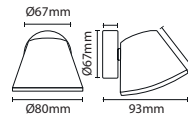

DESCRIPCIÓN DEL PRODUCTO

HAT SINGLE, una luminaria de pared clásica que crea un ambiente vintage en una habitación. Con la función de giro de 350°, se ajusta fácilmente según sea necesario. Disponible en dos versiones: simple y doble.