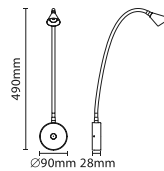

VIRGO 2 DATASHEET

PRODUCT DESCRIPTION

VIRGO is a new design concept for Bedside Lighting, a flexible and functional wall lamp for bedrooms.

DESCRIÇÃO DO PRODUTO

VIRGO é um novo conceito de design de Iluminação de cabeceira, um candeeiro de parede flexível e funcional para quartos.

DESCRIPCIÓN DEL PRODUCTO

VIRGO es un nuevo concepto de diseño de iluminación de cabecera, un aplique flexible y funcional para dormitorios.

PRODUCT APPLICATION

REFERENCE	416417EL
LED POWER	2.2W
SYSTEM POWER	3.5W
LUMINOUS FLUX @3000K	40lm
COLOR TEMPERTATURE	3000K
LIGHT DISTRIBUTION	180°
KIND OF LED	Osram - LED light source
CRI	80
INPUT VOLTAGE	100-240VAC 50/60Hz
INSULATION CLASS	Class I
FINISHING COLOR	Sand White, Sand Black
WARMDIM	No
DIMMABLE	Yes
DIMMING MODE	DIM Triac
WEIGHT	0,400Kg