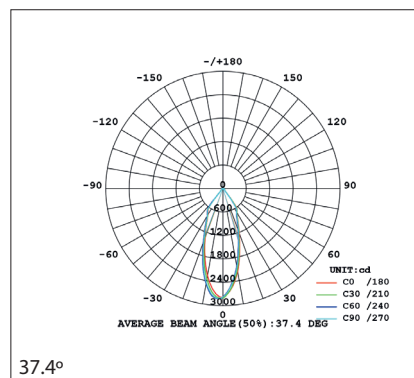

Model (MO)	Electrical Current (MA)	Color Temperature (CT)	Beam Angle (BA)	Finishing Color (C)	CRI (I)
RFS - RFS	07 - 700mA	27 - 2700K	40 - 40°	1 - Grey	8 - >80
TRFS - TRFS		30 - 3000K		2 - Sand Black	9 - >90
		32 - 3200K		3 - Sand White	
		35 - 3500K			
		40 - 4000K			
		90 - others			