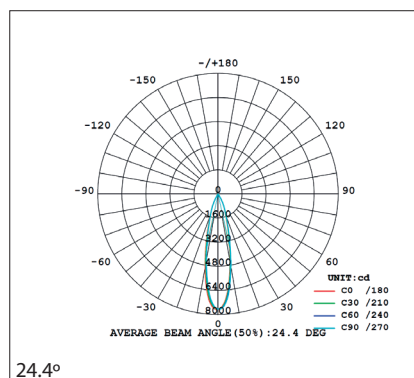

Model (MO)	Electrical Current (MA)	Color Temperature (CT)	Beam Angle (BA)	Finishing Color (C)	CRI (I)
E - AILEC 30	07 - 700mA	27 - 2700K	12 - 12°	1 - Grey	8 - >80
		30 - 3000K	24 - 24°	2 - Sand Black	9 - >90
		32 - 3200K	40 - 40°	3 - Sand White	
		35 - 3500K			
		40 - 4000K			
		90 - others			